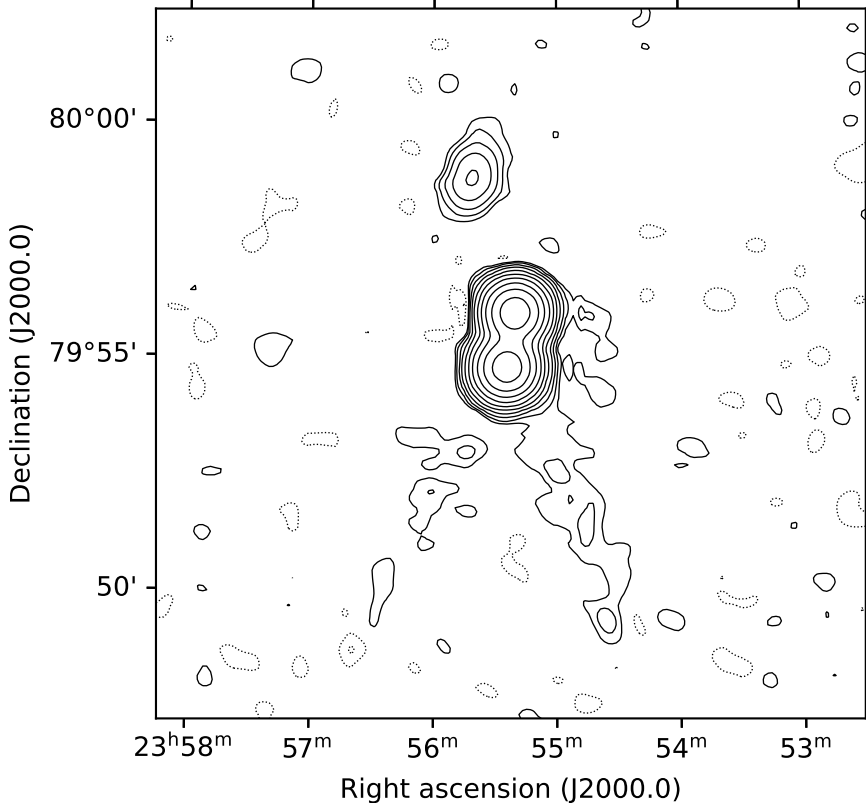

J2355+7954

NVSS

Map peak: 817 mJy/beam

Contours:  $\pm 1, 2, 4, 8, \dots$  mJy/beam