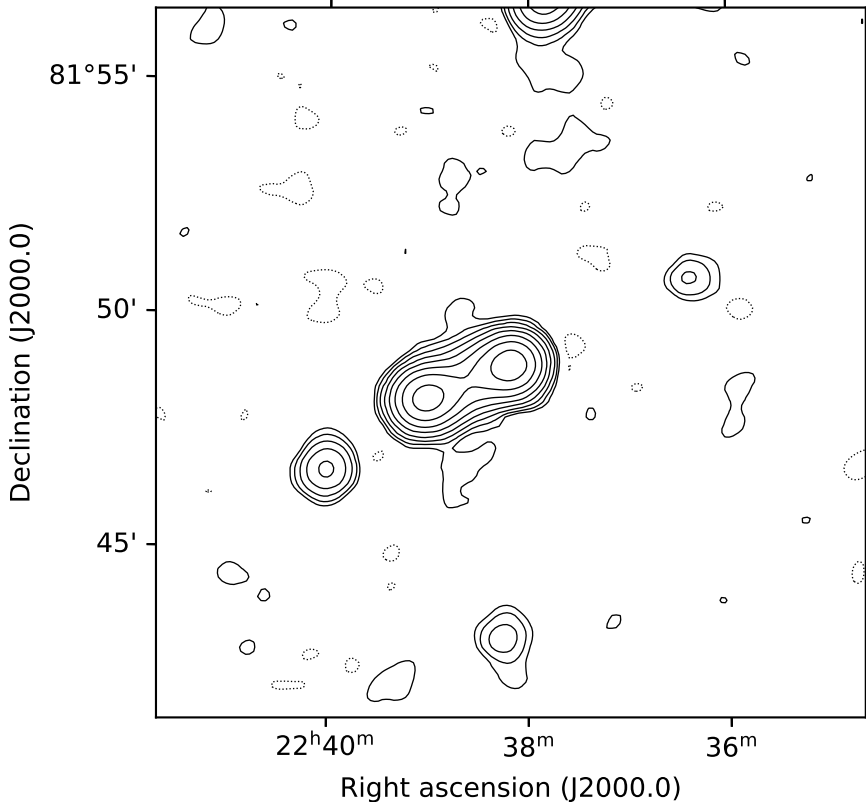

J2238+8148

NVSS

Map peak: 205 mJy/beam

Contours: $\pm 1, 2, 4, 8, \dots$ mJy/beam