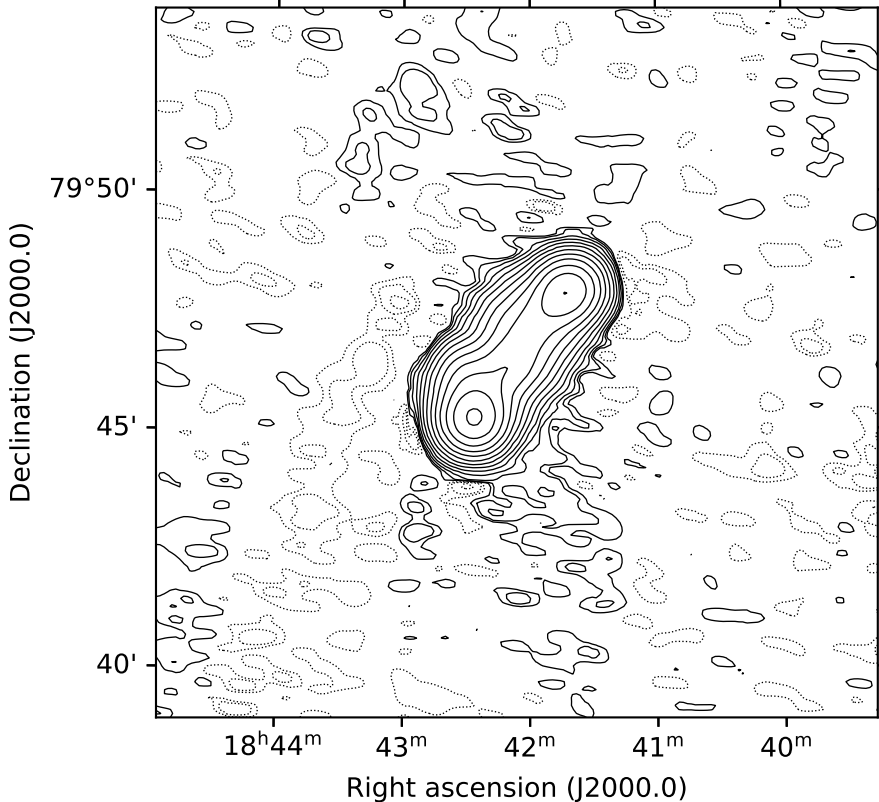

J1842+7946

NVSS

Map peak: 4615 mJy/beam

Contours: $\pm 1, 2, 4, 8, \dots$ mJy/beam