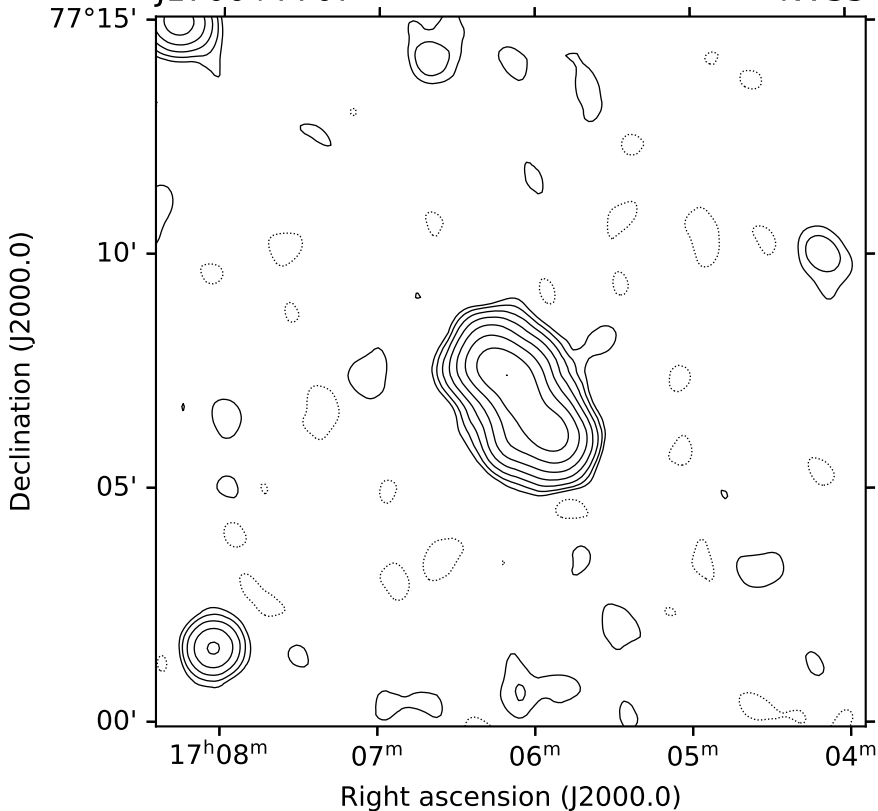

J1706+7707

NVSS

Map peak: 128 mJy/beam

Contours: ±1, 2, 4, 8, ... mJy/beam