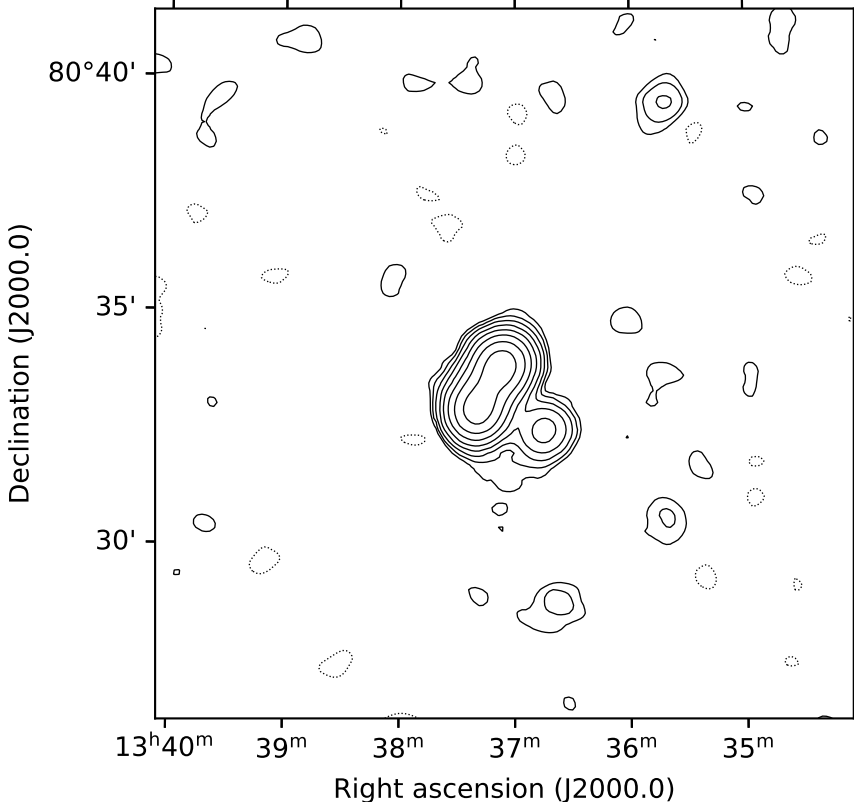

J1337+8033

NVSS

Map peak: 206 mJy/beam

Contours:  $\pm 1, 2, 4, 8, \dots$  mJy/beam