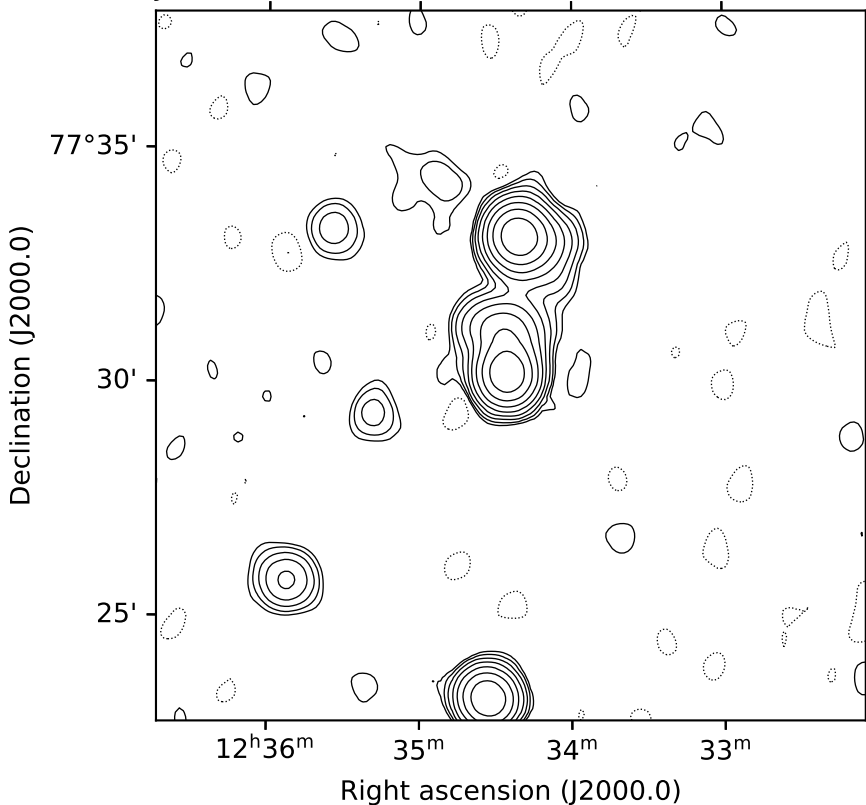

J1234+7730

NVSS

Map peak: 236 mJy/beam

Contours: $\pm 1, 2, 4, 8, \dots$ mJy/beam