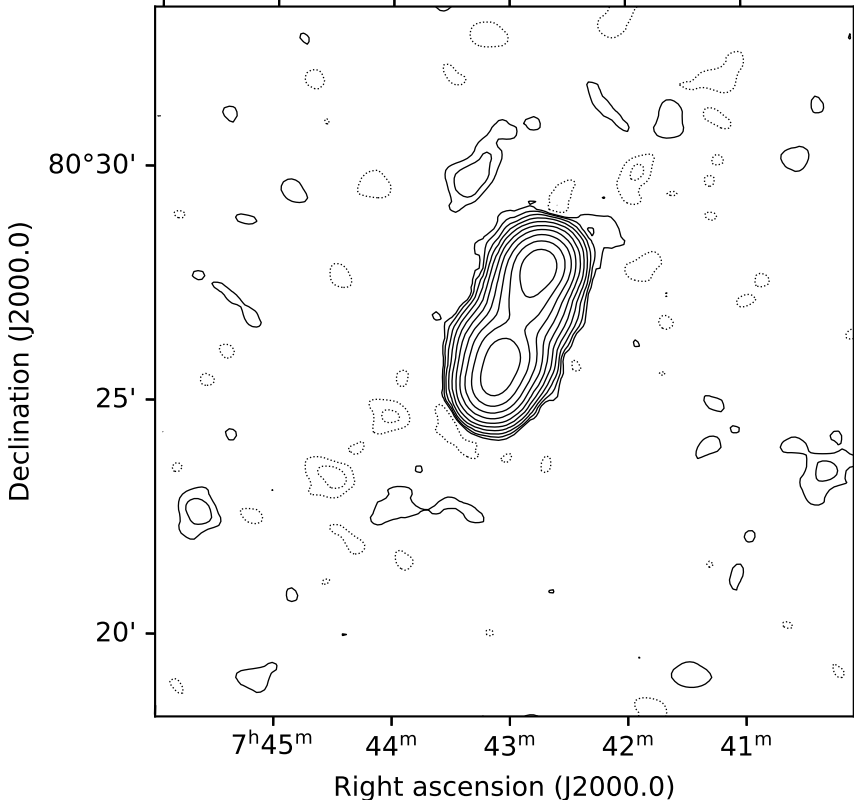

J0743+8025

NVSS

Map peak: 935 mJy/beam

Contours: $\pm 1, 2, 4, 8, \dots$ mJy/beam