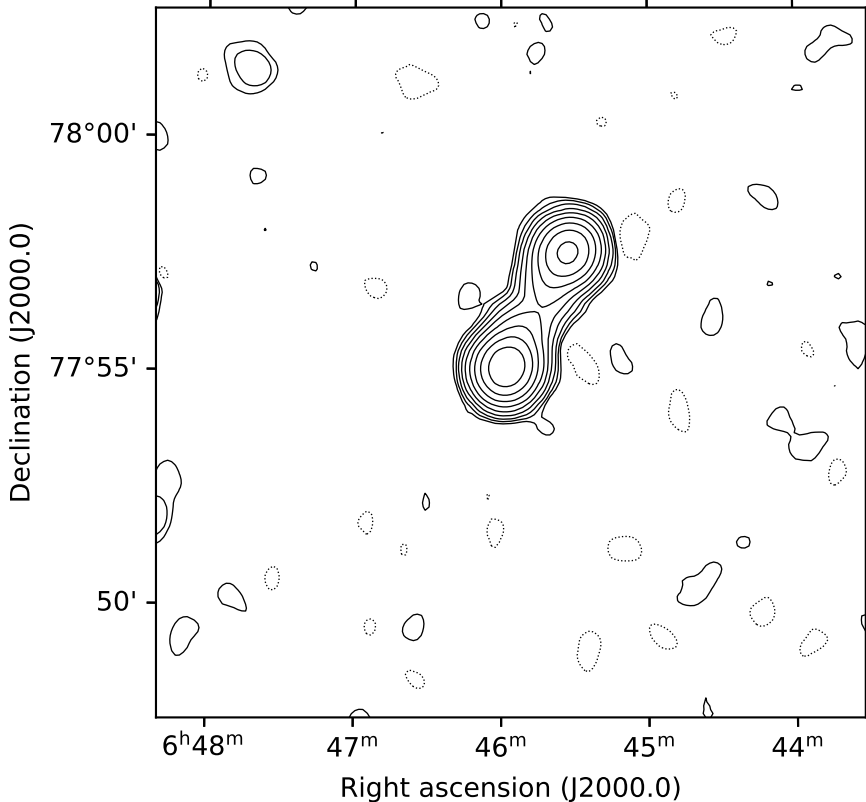

J0645+7755

NVSS

Map peak: 494 mJy/beam

Contours:  $\pm 1, 2, 4, 8, \dots$  mJy/beam